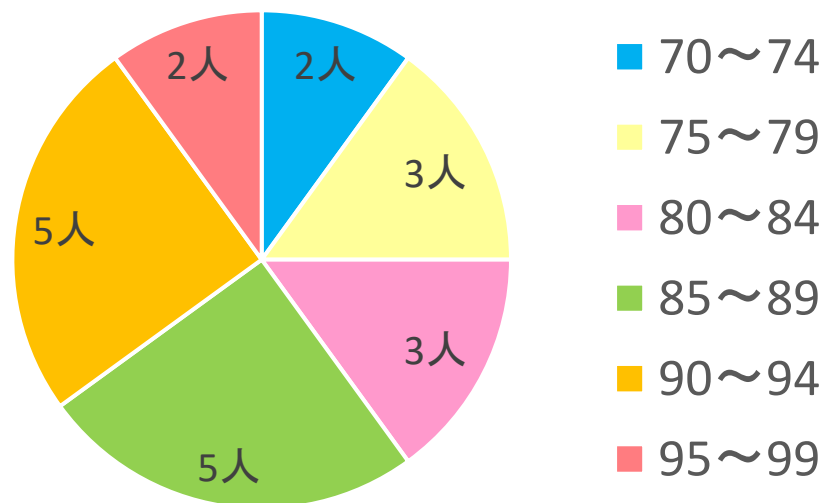

A photograph of a park during cherry blossom season. The scene is filled with large trees in full bloom with vibrant pink flowers. In the foreground, there are several wooden benches with curved legs, situated on a gravel path. The ground is covered with green grass and scattered fallen pink petals. In the background, a green fence and a building with a grey facade are visible. The overall atmosphere is bright and pleasant.

デイサービス
虹の家

虹の家のご利用者様について

男女比

年齢

女性のご利用者様が多い

75歳以上の後期高齢者の方が9割を占めており、

平均年齢は86.5歳

虹の家のご利用者様について